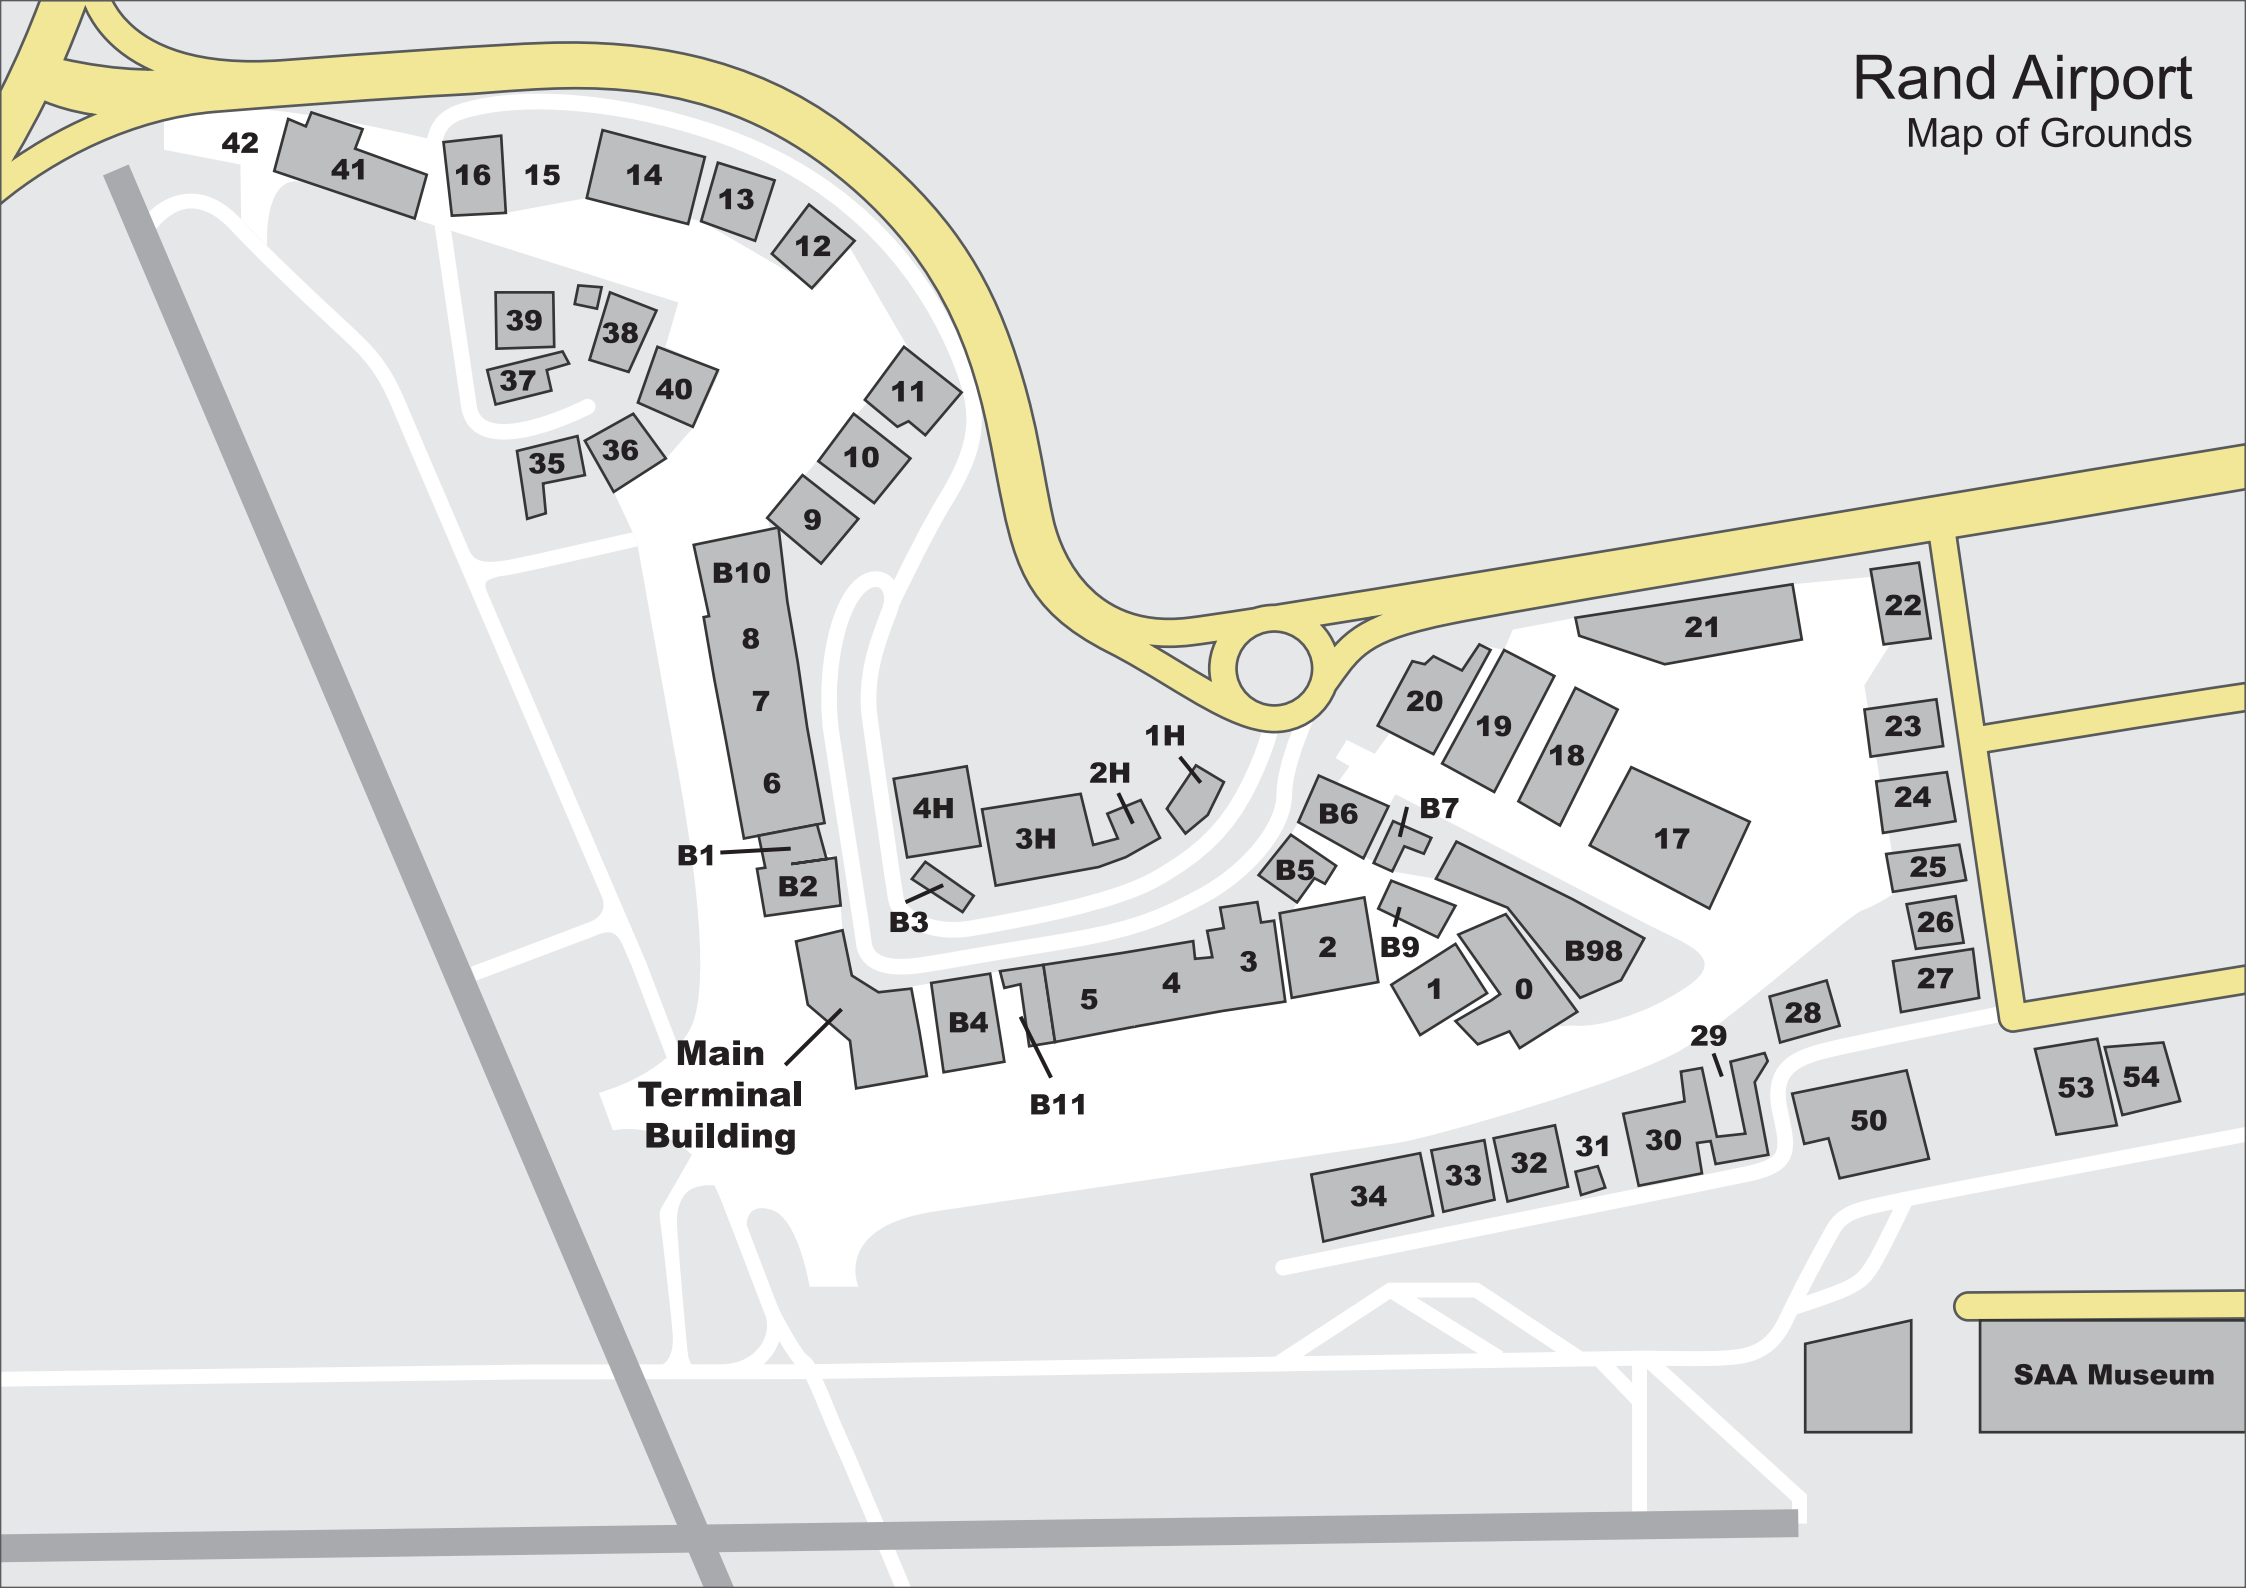

Rand Airport

Map of Grounds

42

41

16

15

14

13

12

39

38

37

40

35

36

11

23

24

25

26

27

Main Terminal Building

B11

B4

50

53

54

SAA Museum